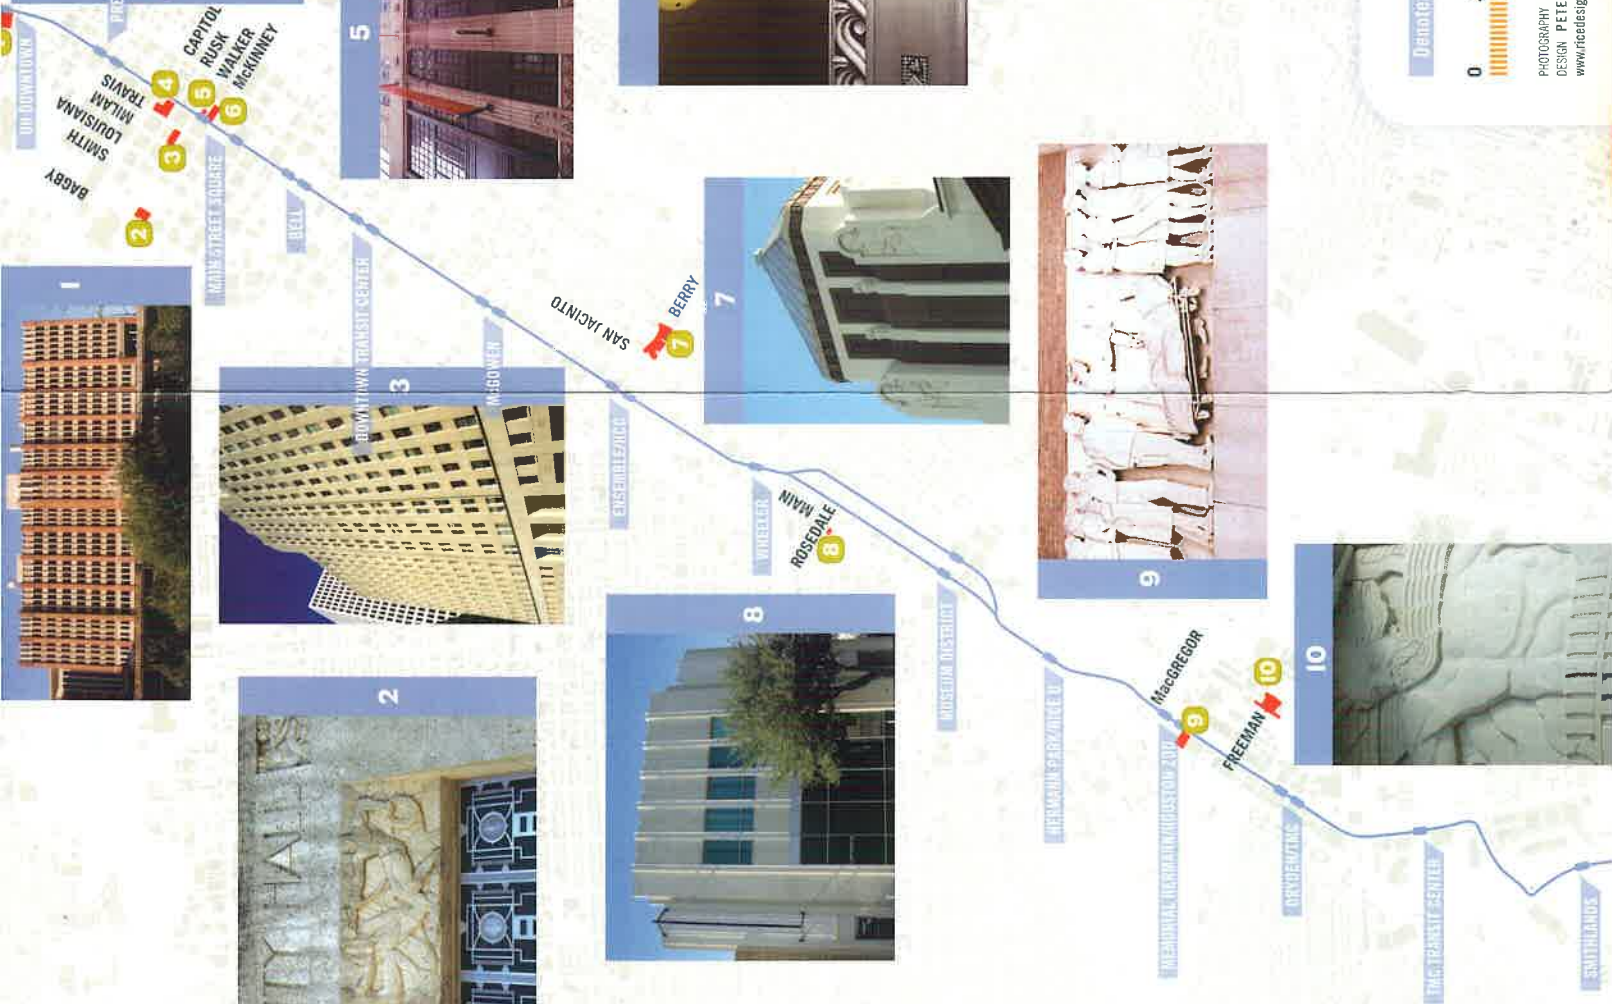

ALL ABOARD
FOR THE RDA

ART DECO TOUR!

Denotes MetroRail Stations

PHOTOGRAPHY CELESTE WILLIAMS
DESIGN PETER BOYLE GRAPHIC DESIGN
www.ricedesignalliance.org

Rice Design Alliance
ENGAGING PEOPLE. SHAPING PLACE.