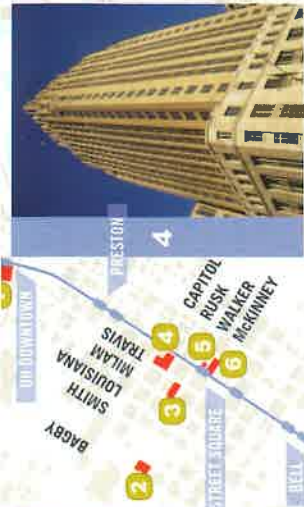

ALL ABOARD
FOR THE RDA

ART DECO TOUR!

Denotes MetroRail Stations

PHOTOGRAPHY CELESTE WILLIAMS
DESIGN PETER BOYLE GRAPHIC DESIGN
www.ricedesignalliance.org

Rice Design Alliance
ENGAGING PEOPLE. SHAPING PLACE.