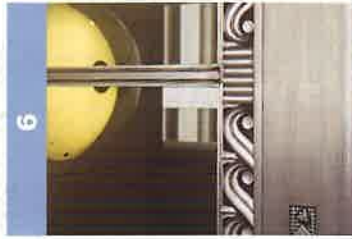

ALL ABOARD
FOR THE RDA

ART DECO TOUR!

Denotes MetroRail Stations

PHOTOGRAPHY CELESTE WILLIAMS
DESIGN PETER BOYLE GRAPHIC DESIGN
www.ricedesignalliance.org

Rice Design Alliance
ENGAGING PEOPLE. SHAPING PLACE.