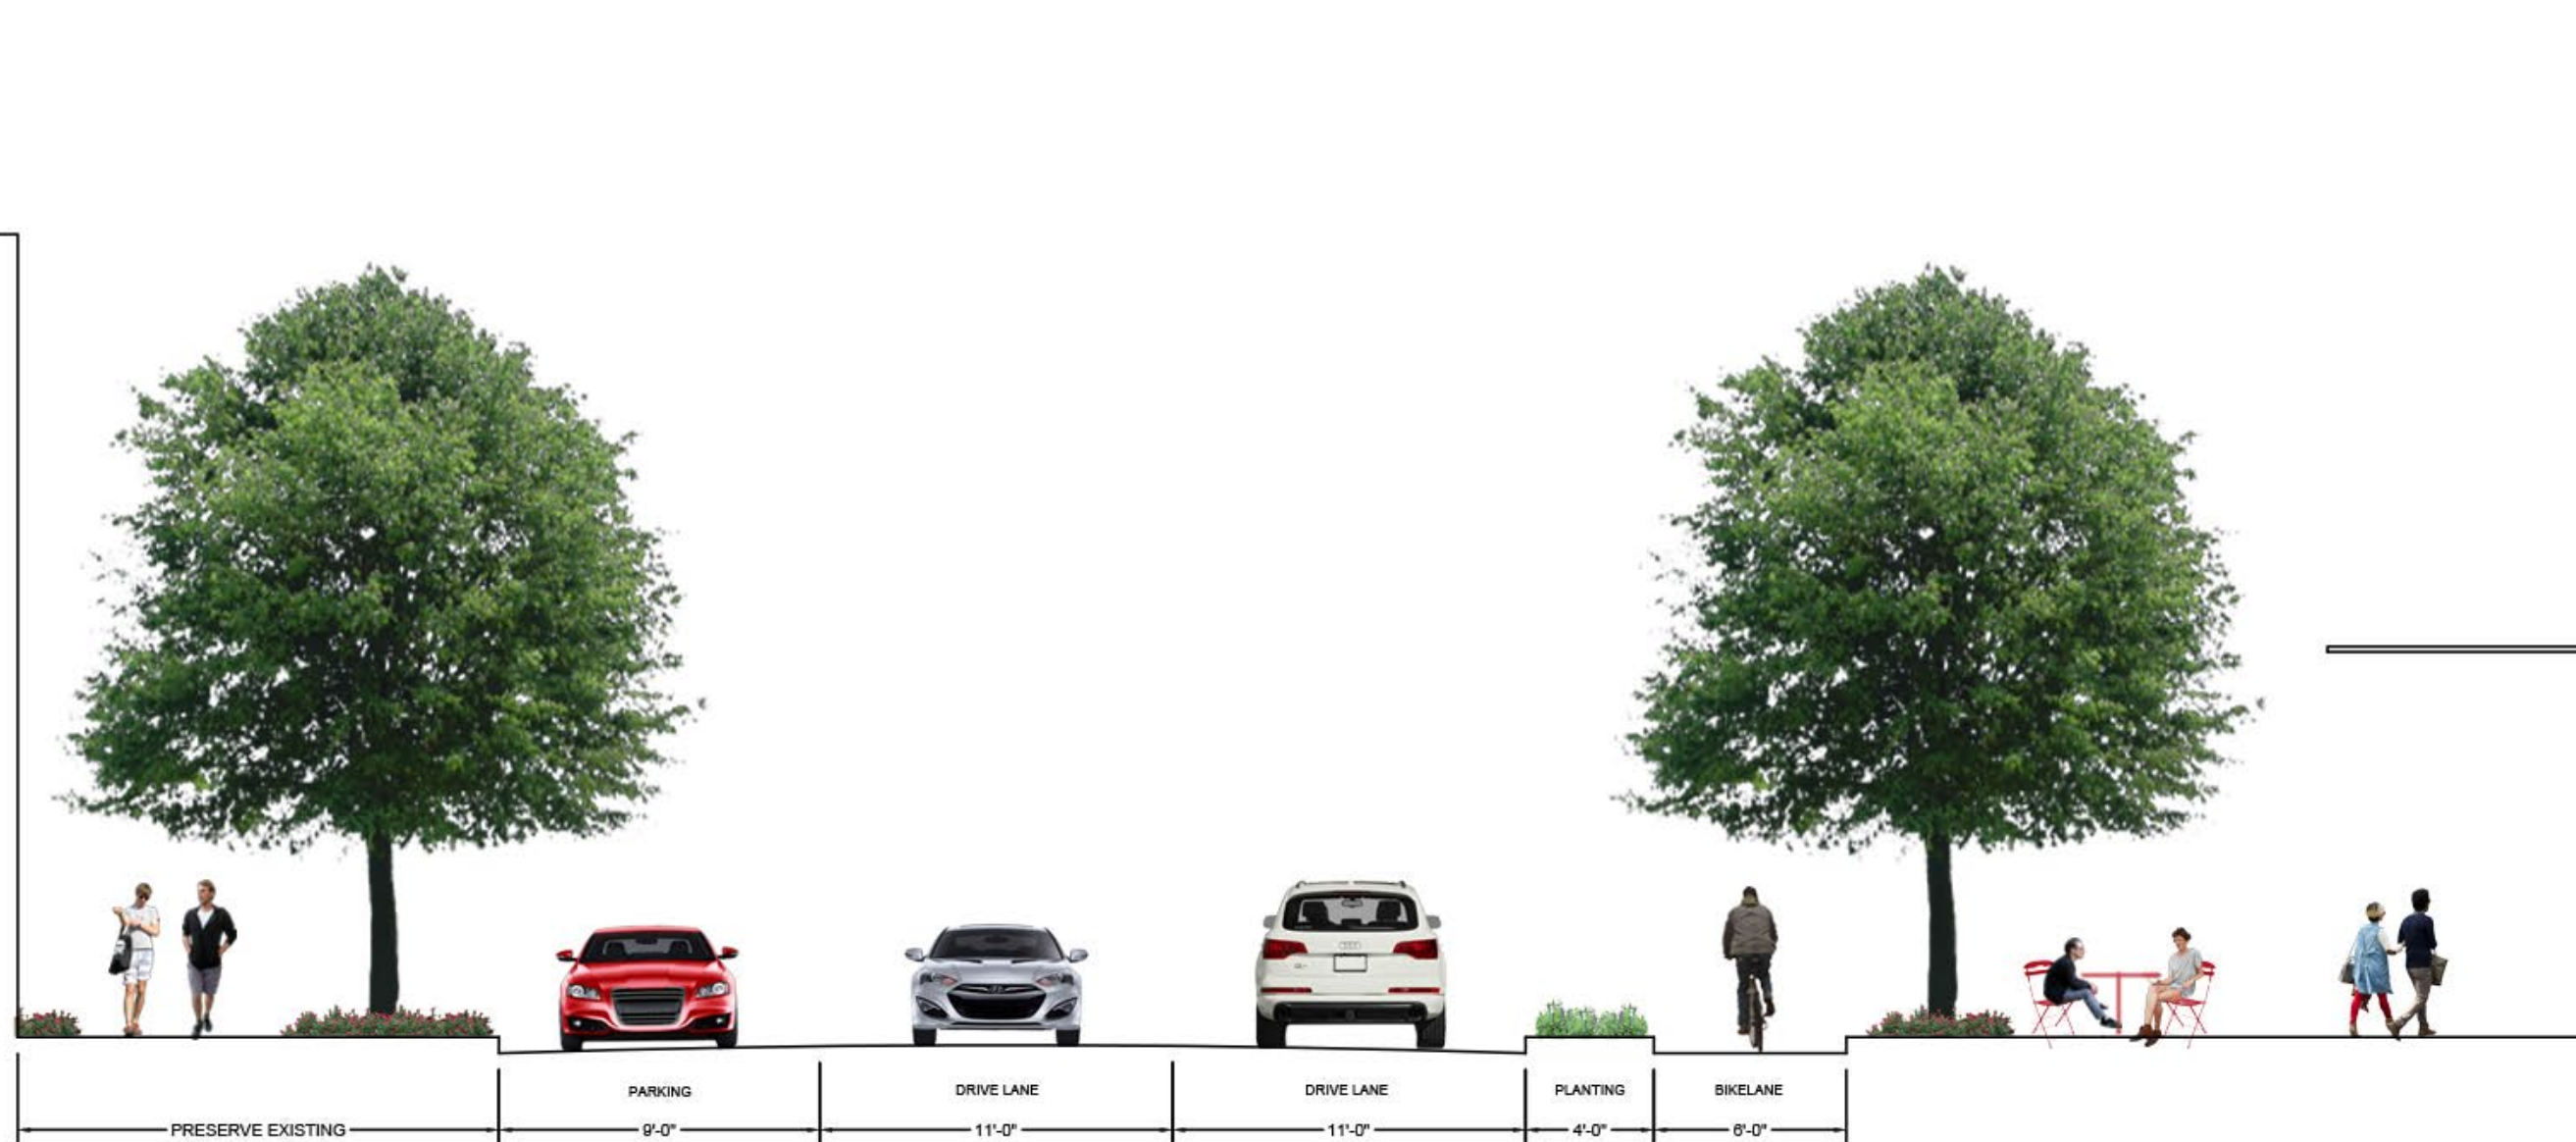

# EaDo

RDA Design Charrette '17

An aerial photograph of a modern urban plaza. The plaza is paved with large, colorful geometric tiles in shades of red, pink, and orange. Several young trees are planted in circular planters. A prominent feature is a large, red, curved structure on the left side. In the background, there are multi-story buildings and a street with parked cars. The overall atmosphere is vibrant and contemporary.

# ART & SOUL

PHASE I

**PAINT<sub>THE</sub>  
STREETS**

**ARTWALK**

# LIVE OAK / ST. CHARLES

NEIGHBORHOOD LOOP

# LAMAR

A blurred background image of people at a market stall. In the foreground, there are several baskets filled with fresh produce, including bunches of purple and green grapes, and baskets of red and yellow apples. The background shows people, including a woman in a purple top on the left and a woman in a blue top in the center, who appears to be holding a small object, possibly a fruit. The overall scene is bright and colorful, suggesting an outdoor market setting.