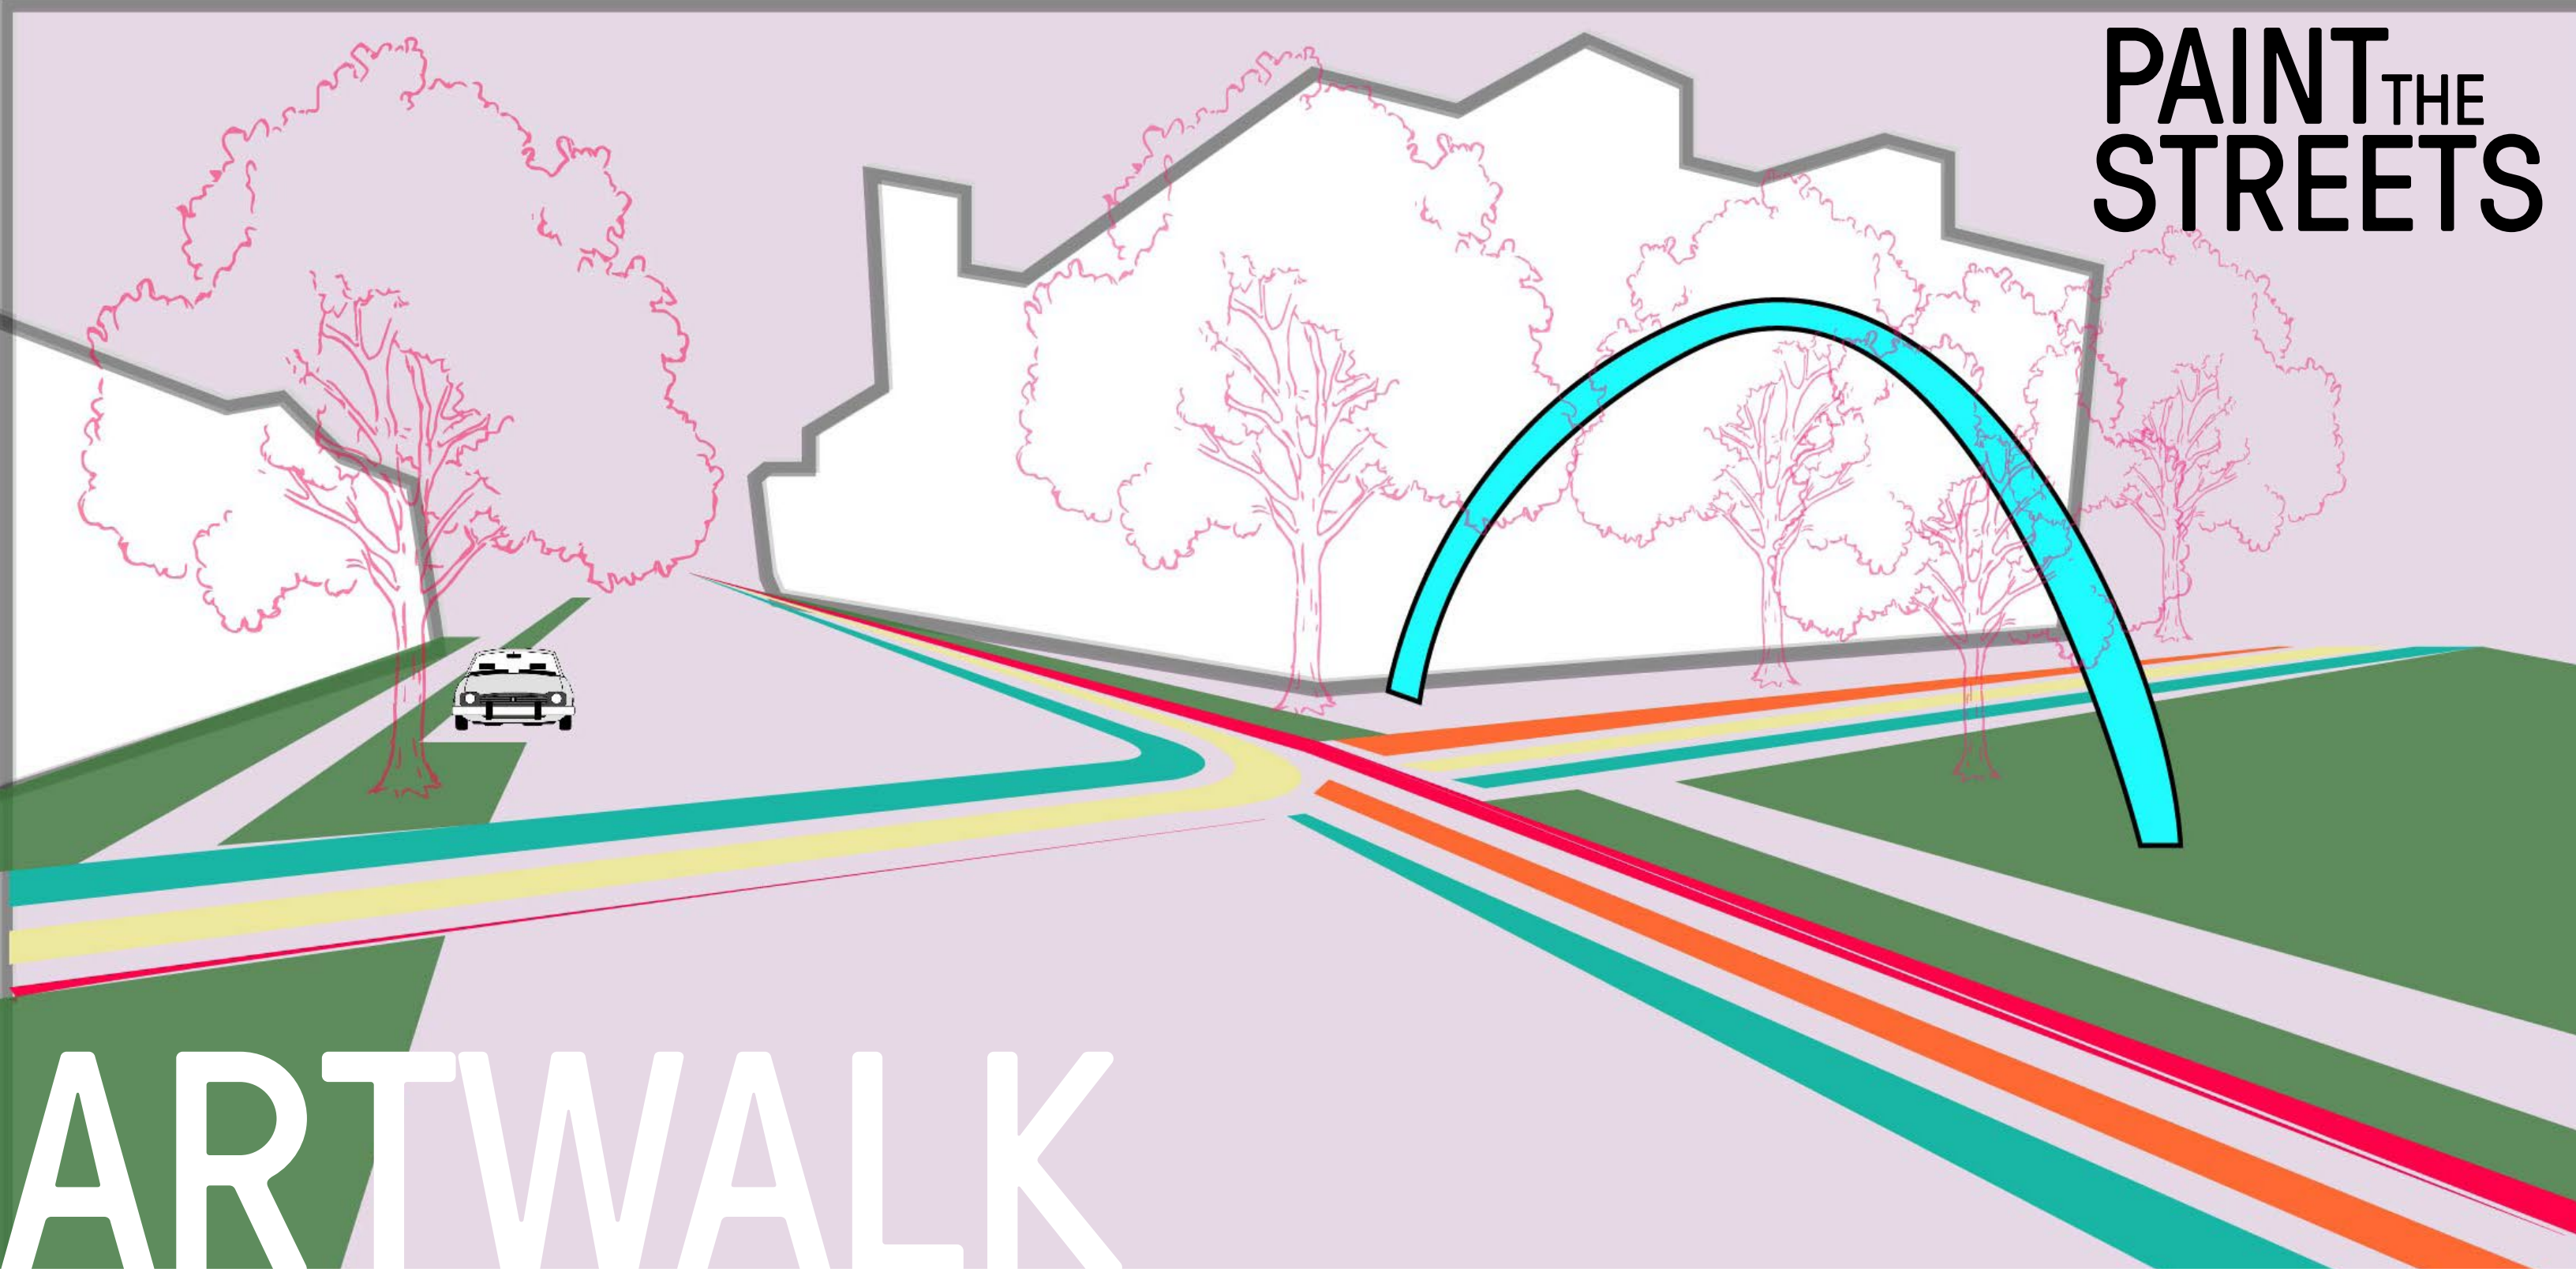

# EaDo

RDA Design Charrette '17

An aerial photograph of a modern urban plaza. The plaza is paved with large, colorful geometric tiles in shades of red, pink, and orange. Several young trees are planted in circular planters. A prominent feature is a large, red, curved structure on the left side. In the background, there are multi-story buildings and a street with parked cars. The overall atmosphere is vibrant and contemporary.

# ART & SOUL

PHASE I

**PAINT<sub>THE</sub>  
STREETS**

**ARTWALK**

# LIVE OAK / ST. CHARLES

NEIGHBORHOOD LOOP