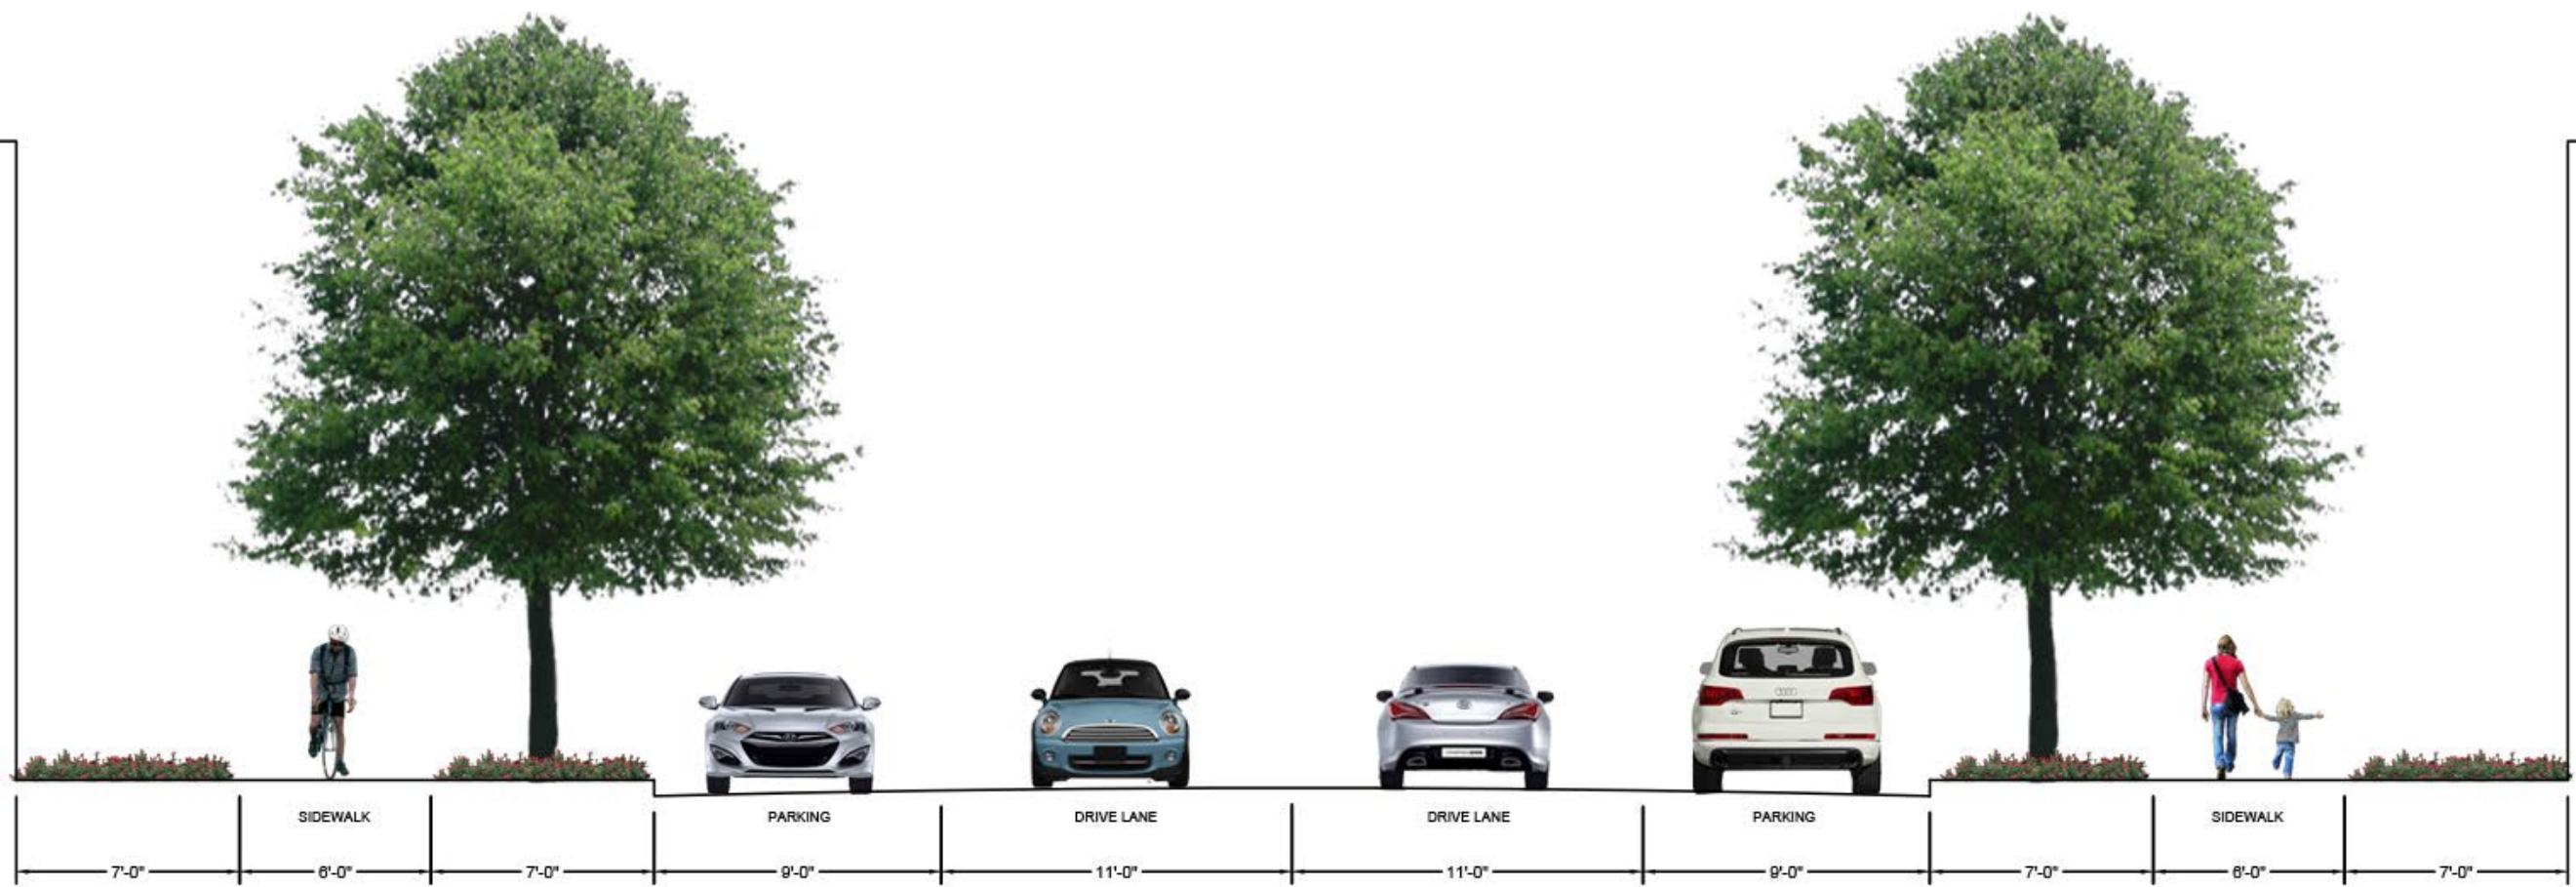

# EaDo

RDA Design Charrette '17

An aerial photograph of a modern urban plaza. The plaza is paved with large, colorful geometric tiles in shades of red, pink, and orange. Several young trees are planted in circular planters. A prominent feature is a large, red, curved structure on the left side. In the background, there are multi-story buildings and a street with parked cars. The overall atmosphere is vibrant and contemporary.

# LIVE OAK / ST. CHARLES

NEIGHBORHOOD LOOP