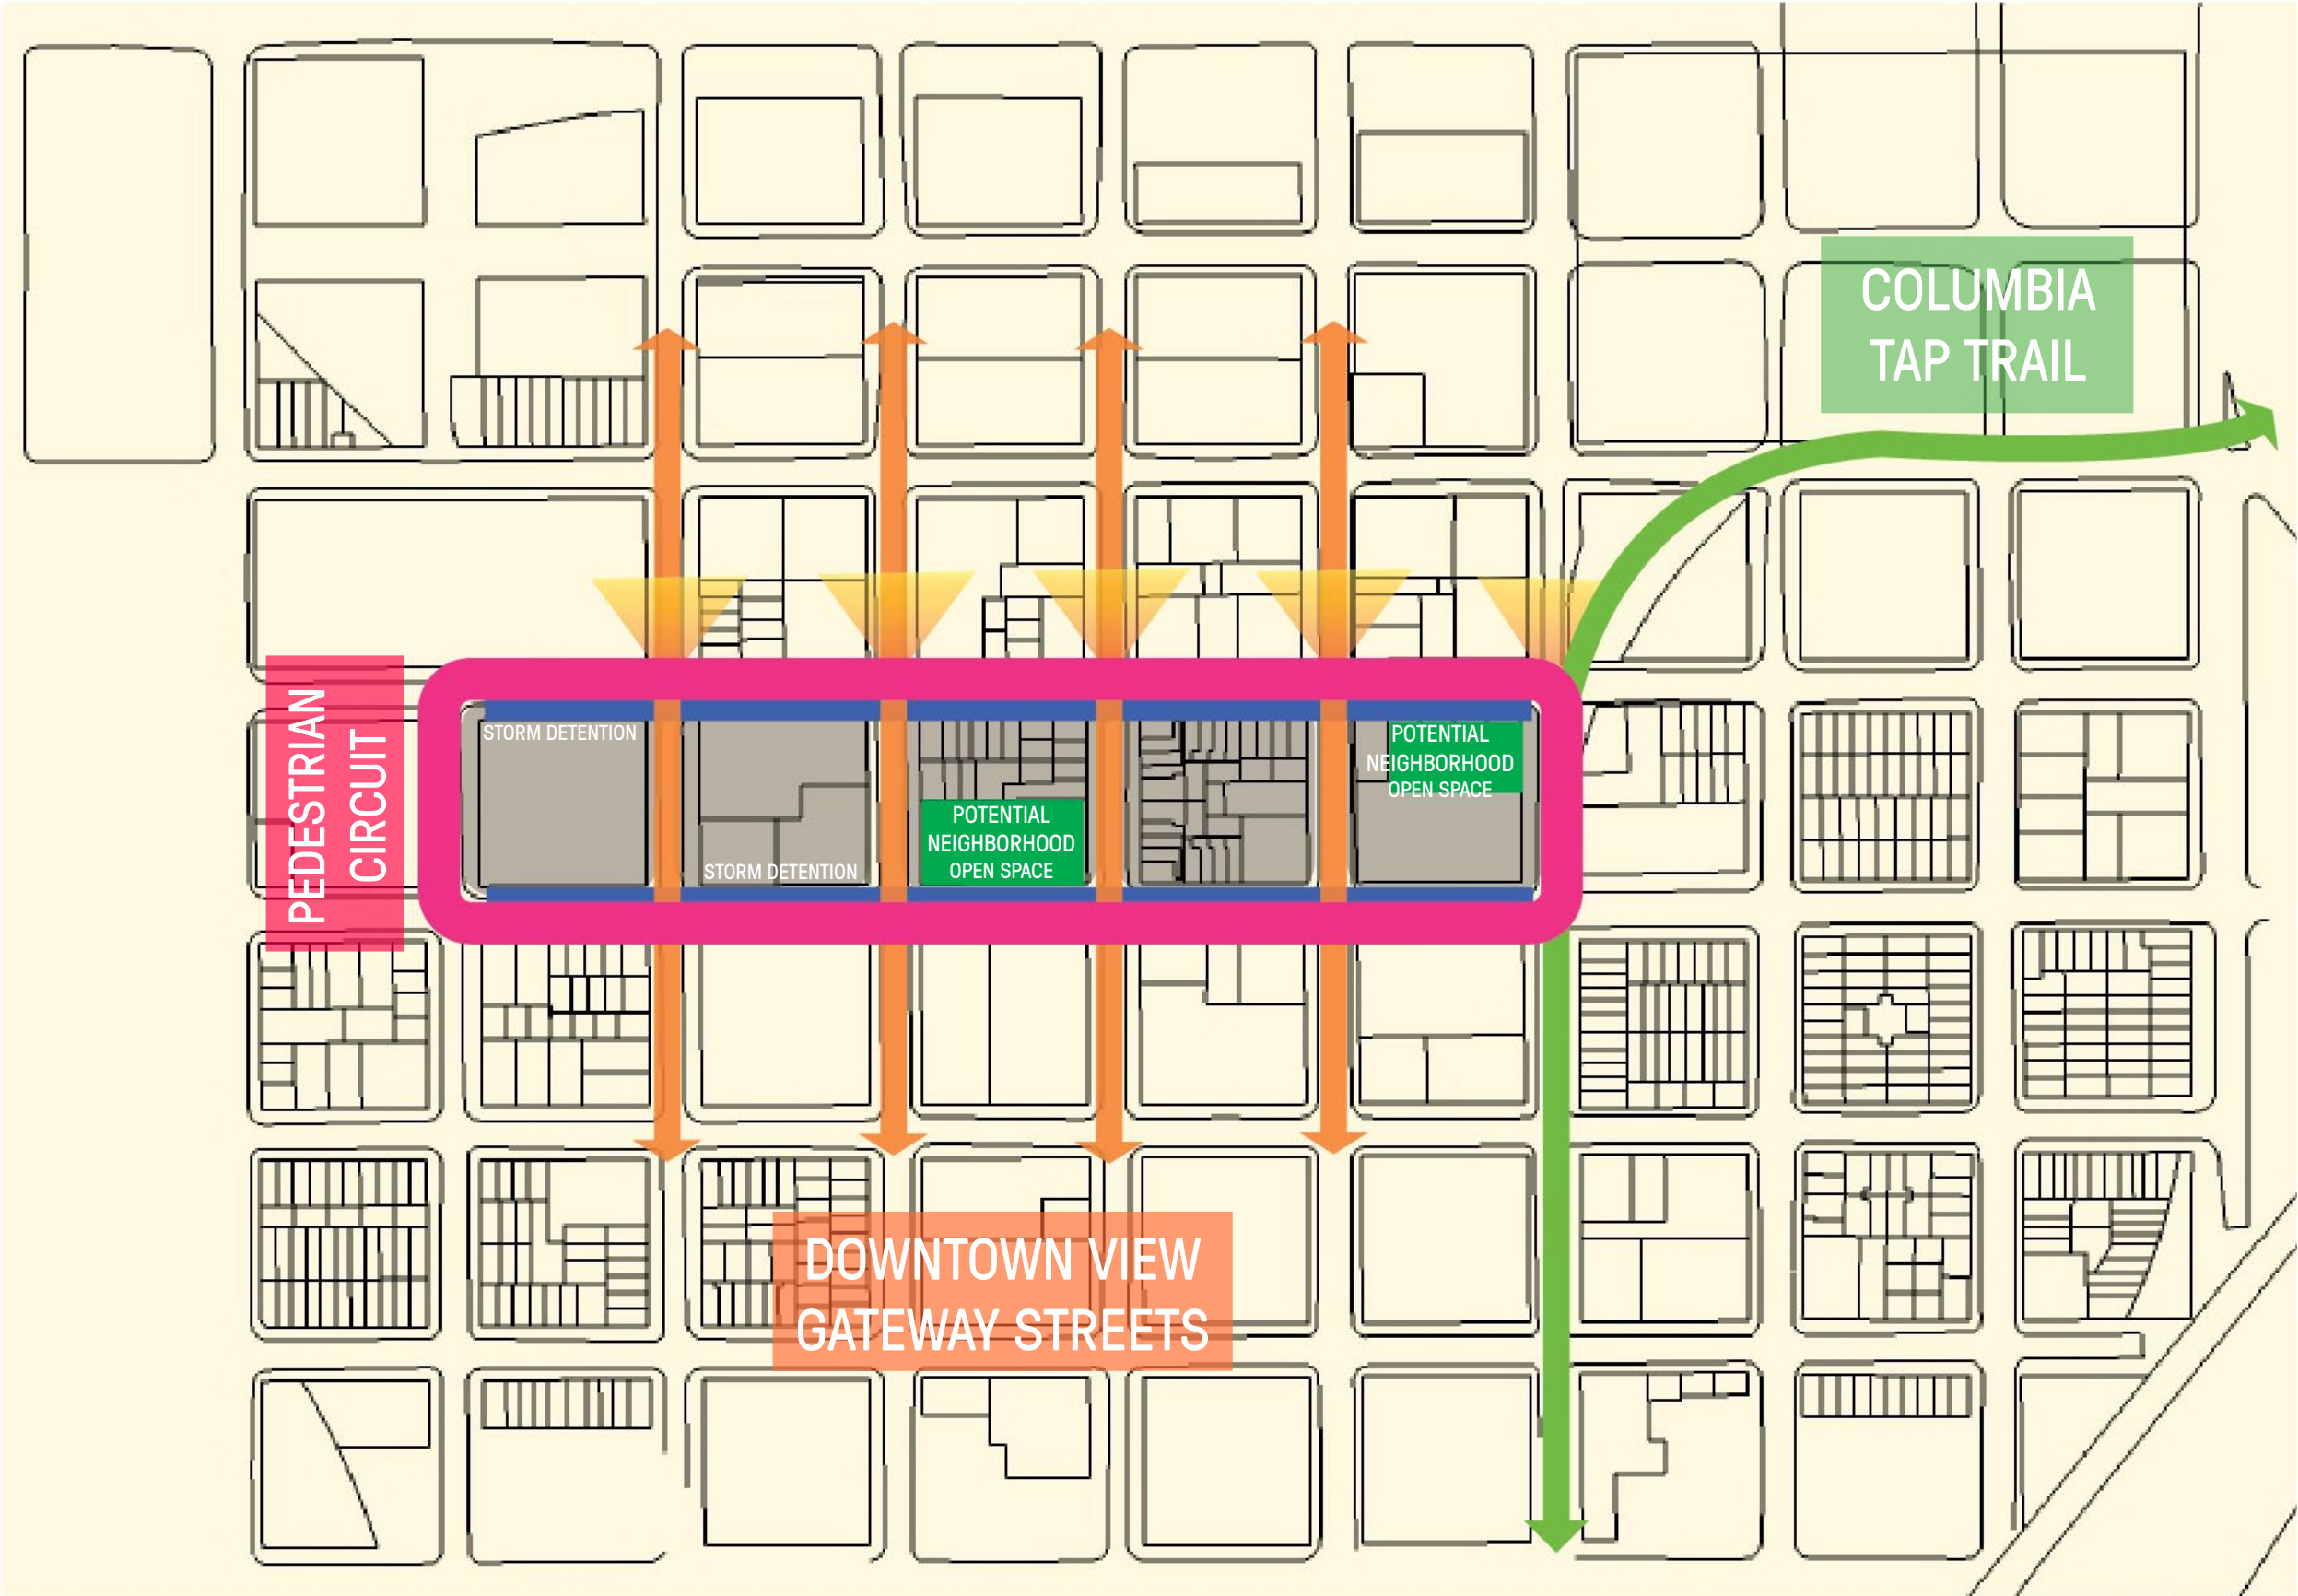

# EaDo

RDA Design Charrette '17

An aerial photograph of a modern urban plaza. The plaza is paved with large, colorful geometric tiles in shades of red, pink, and orange. Several young trees are planted in circular planters. A prominent feature is a large, red, curved structure on the left side. In the background, there are multi-story buildings and a street with parked cars. The overall atmosphere is vibrant and contemporary.

# ART & SOUL

PHASE I

**PAINT<sub>THE</sub>  
STREETS**

**ARTWALK**

# LIVE OAK / ST. CHARLES

NEIGHBORHOOD LOOP

# LAMAR

A blurred background image of people at a market stall. In the foreground, there are several baskets filled with fresh produce, including bunches of purple and green grapes, and baskets of red and yellow apples. The background shows people, including a woman in a purple top on the left and a woman in a blue top in the center, who appears to be holding a small object, possibly a fruit. The overall scene is bright and colorful, suggesting an outdoor market setting.