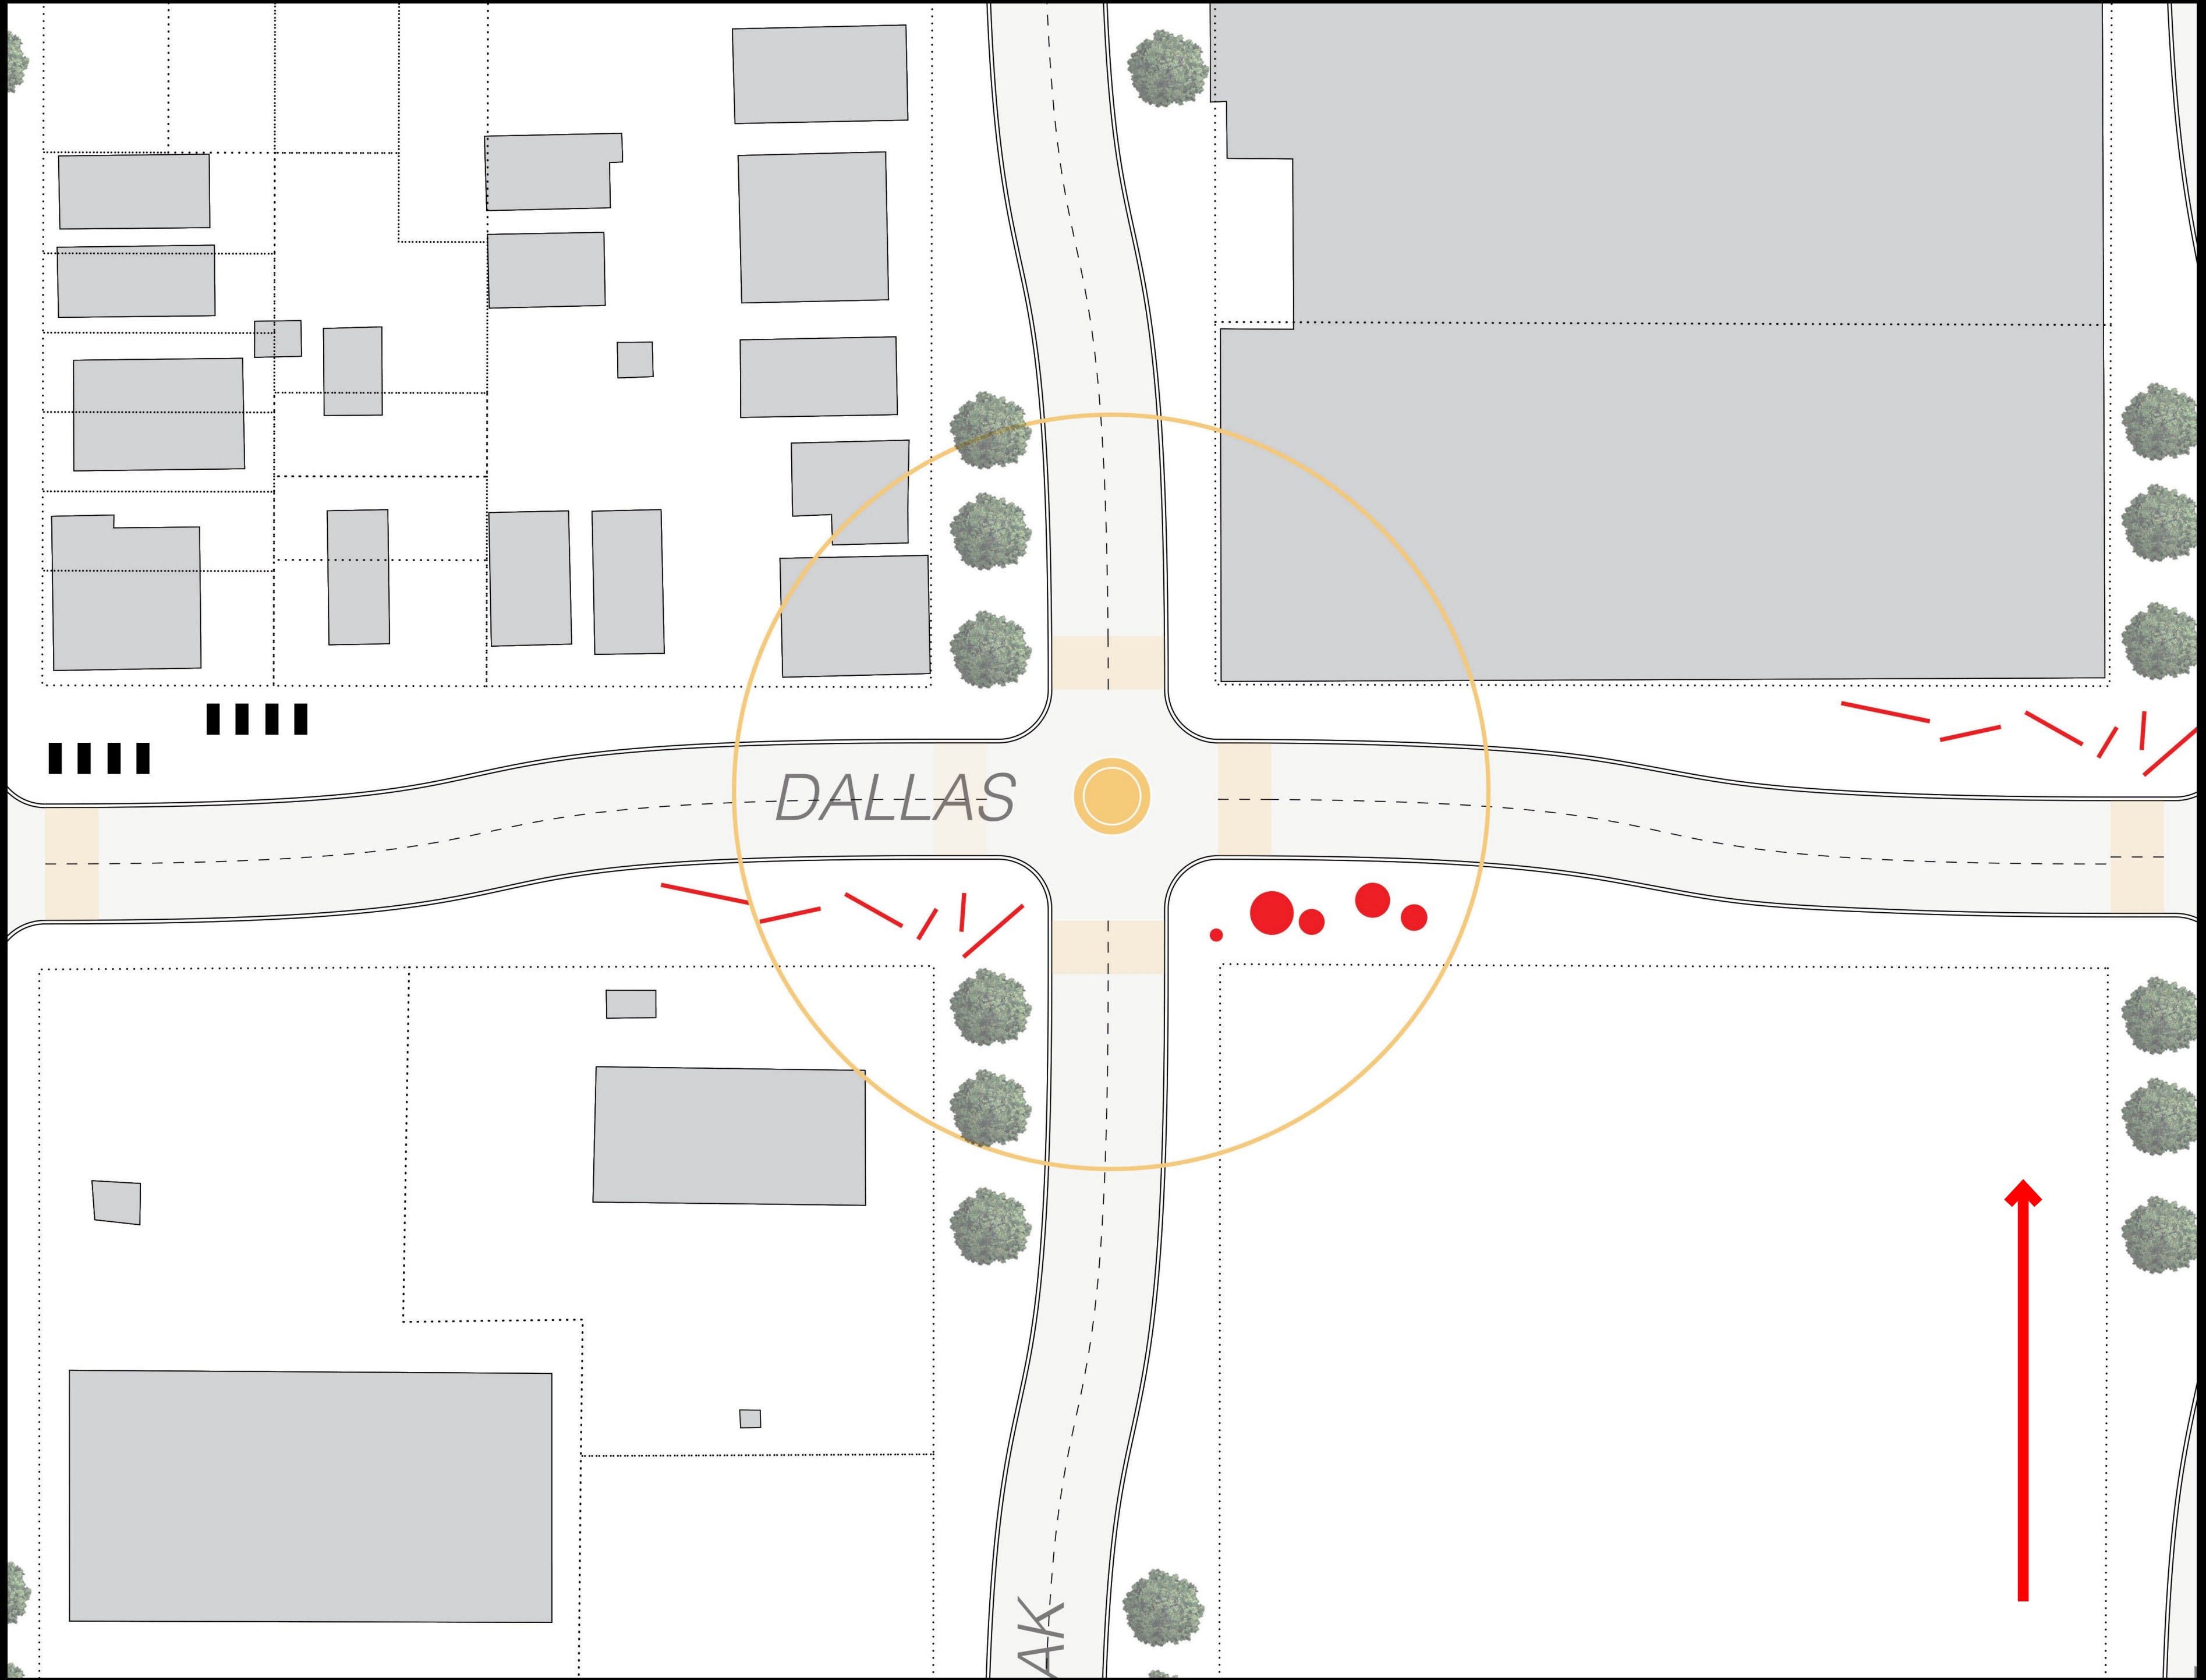

WIGGLE ROOM

team toddy

kelsey walker austin jarvis mckenna mitchell claire elestwani

TRANSPORTATION CONTEXT

high speed

low speed

DALLAS

AK