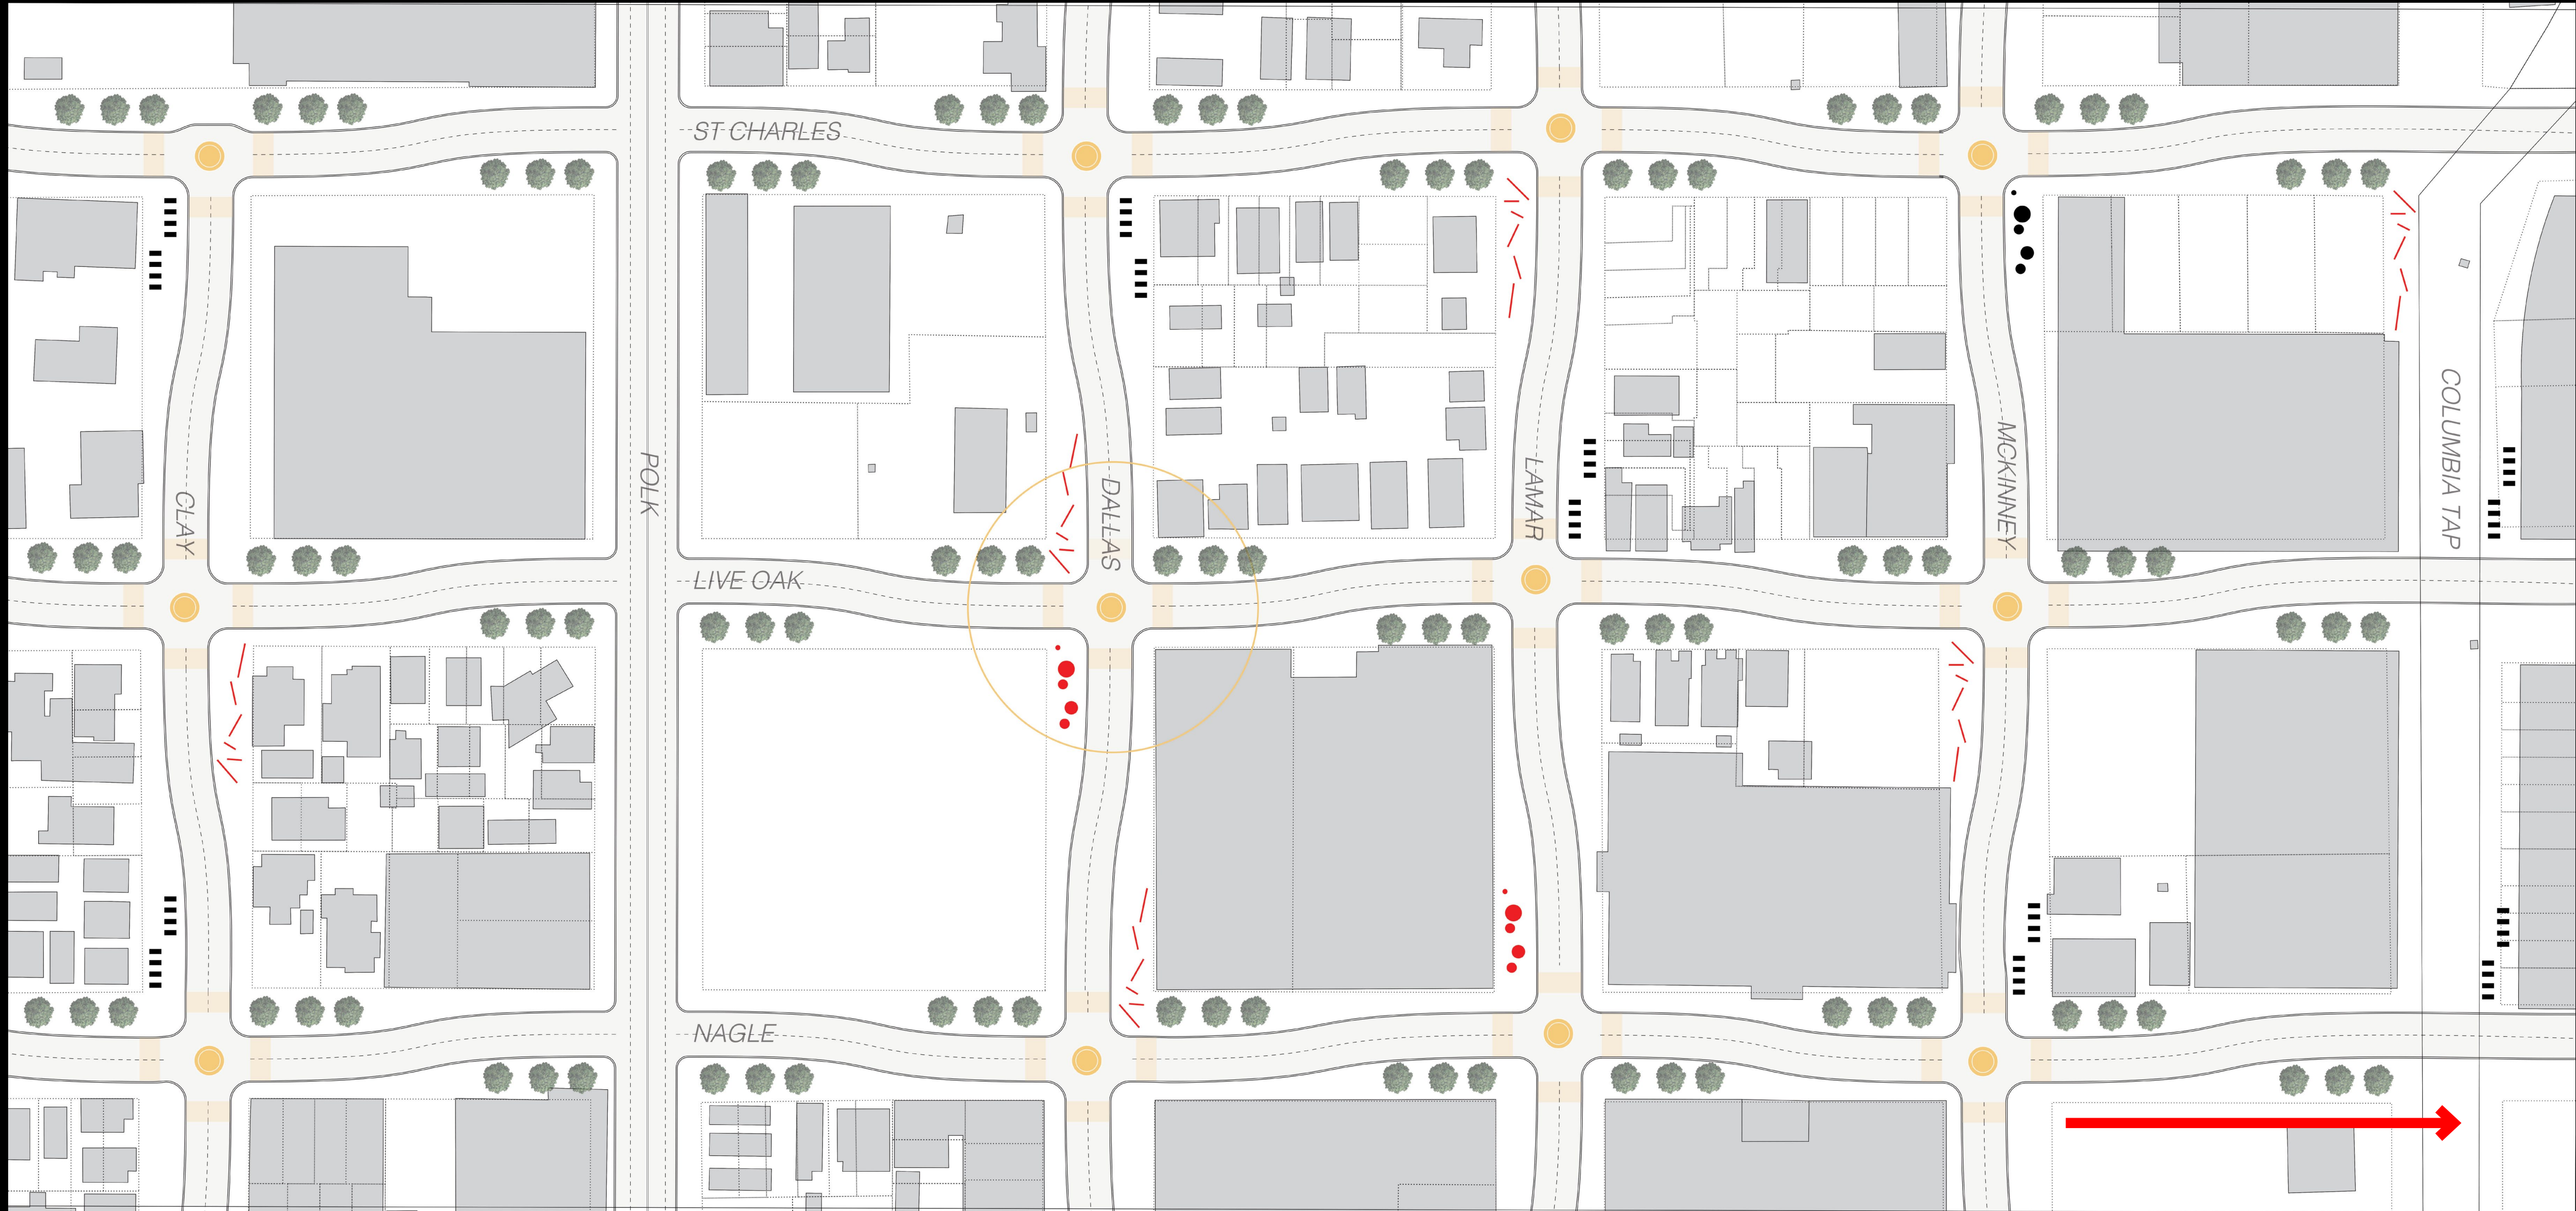

WIGGLE ROOM

team toddy

kelsey walker austin jarvis mckenna mitchell claire elestwani

TRANSPORTATION CONTEXT

high speed

low speed

DALLAS

AK