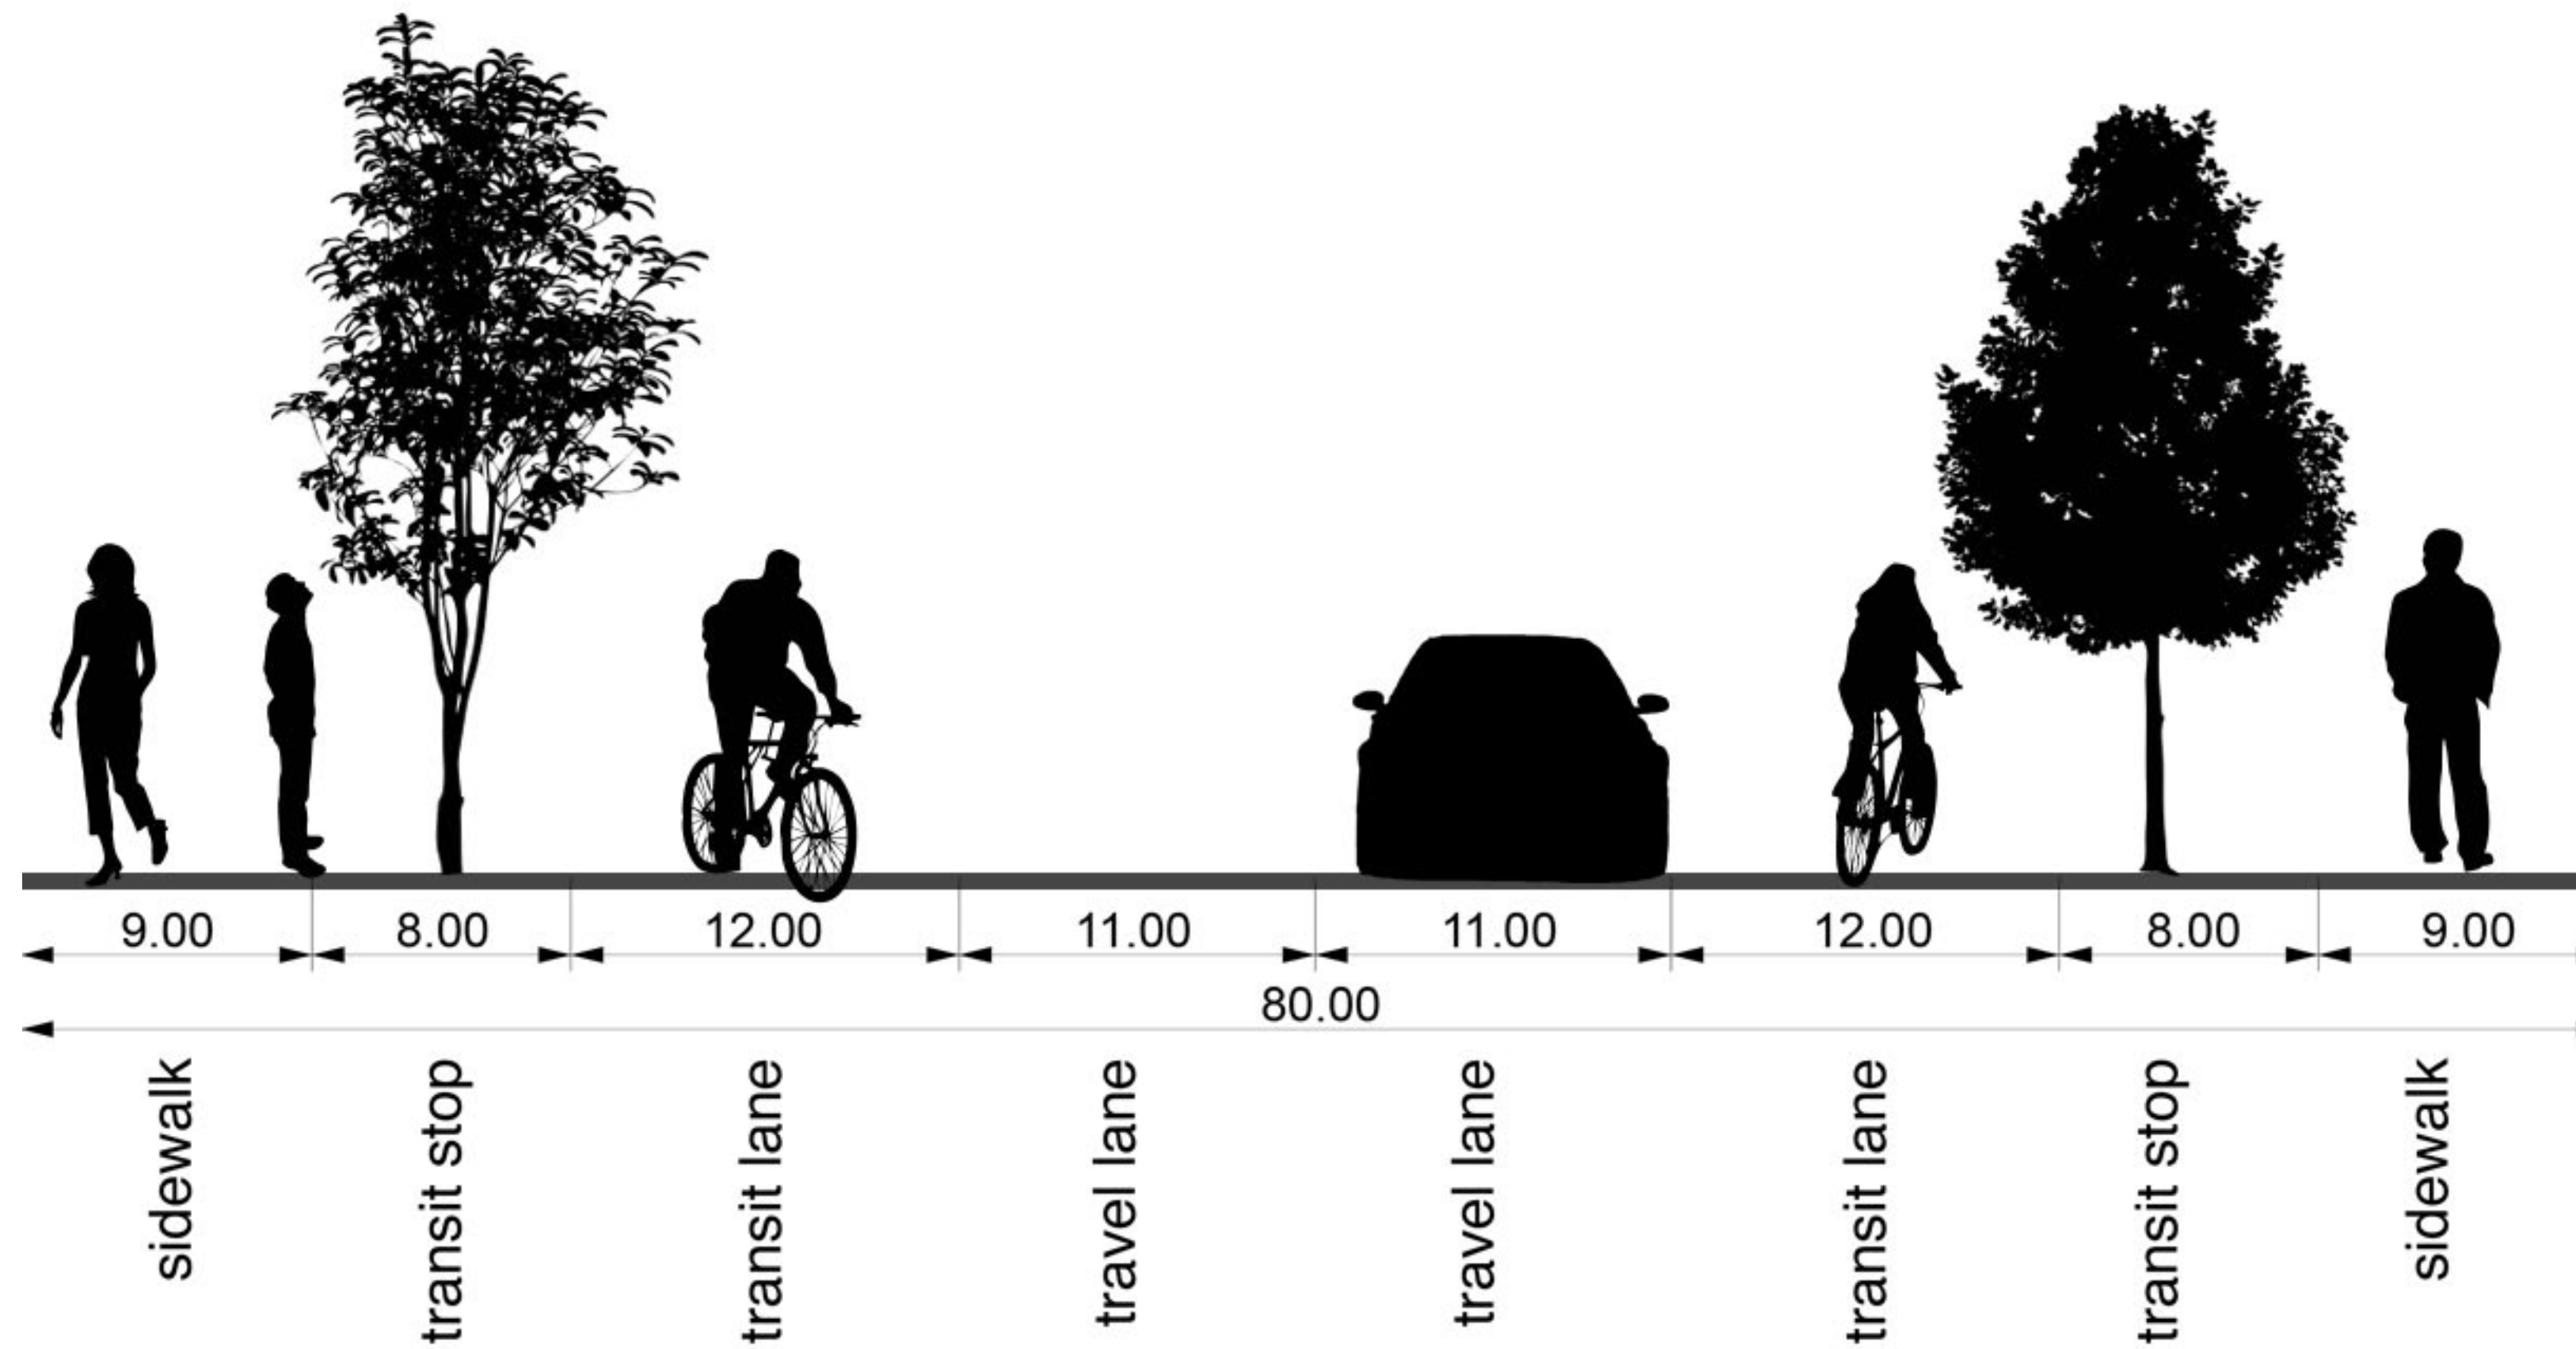

WIGGLE ROOM

team toddy

kelsey walker austin jarvis mckenna mitchell claire elestwani

TRANSPORTATION CONTEXT

high speed

low speed

DALLAS

AK