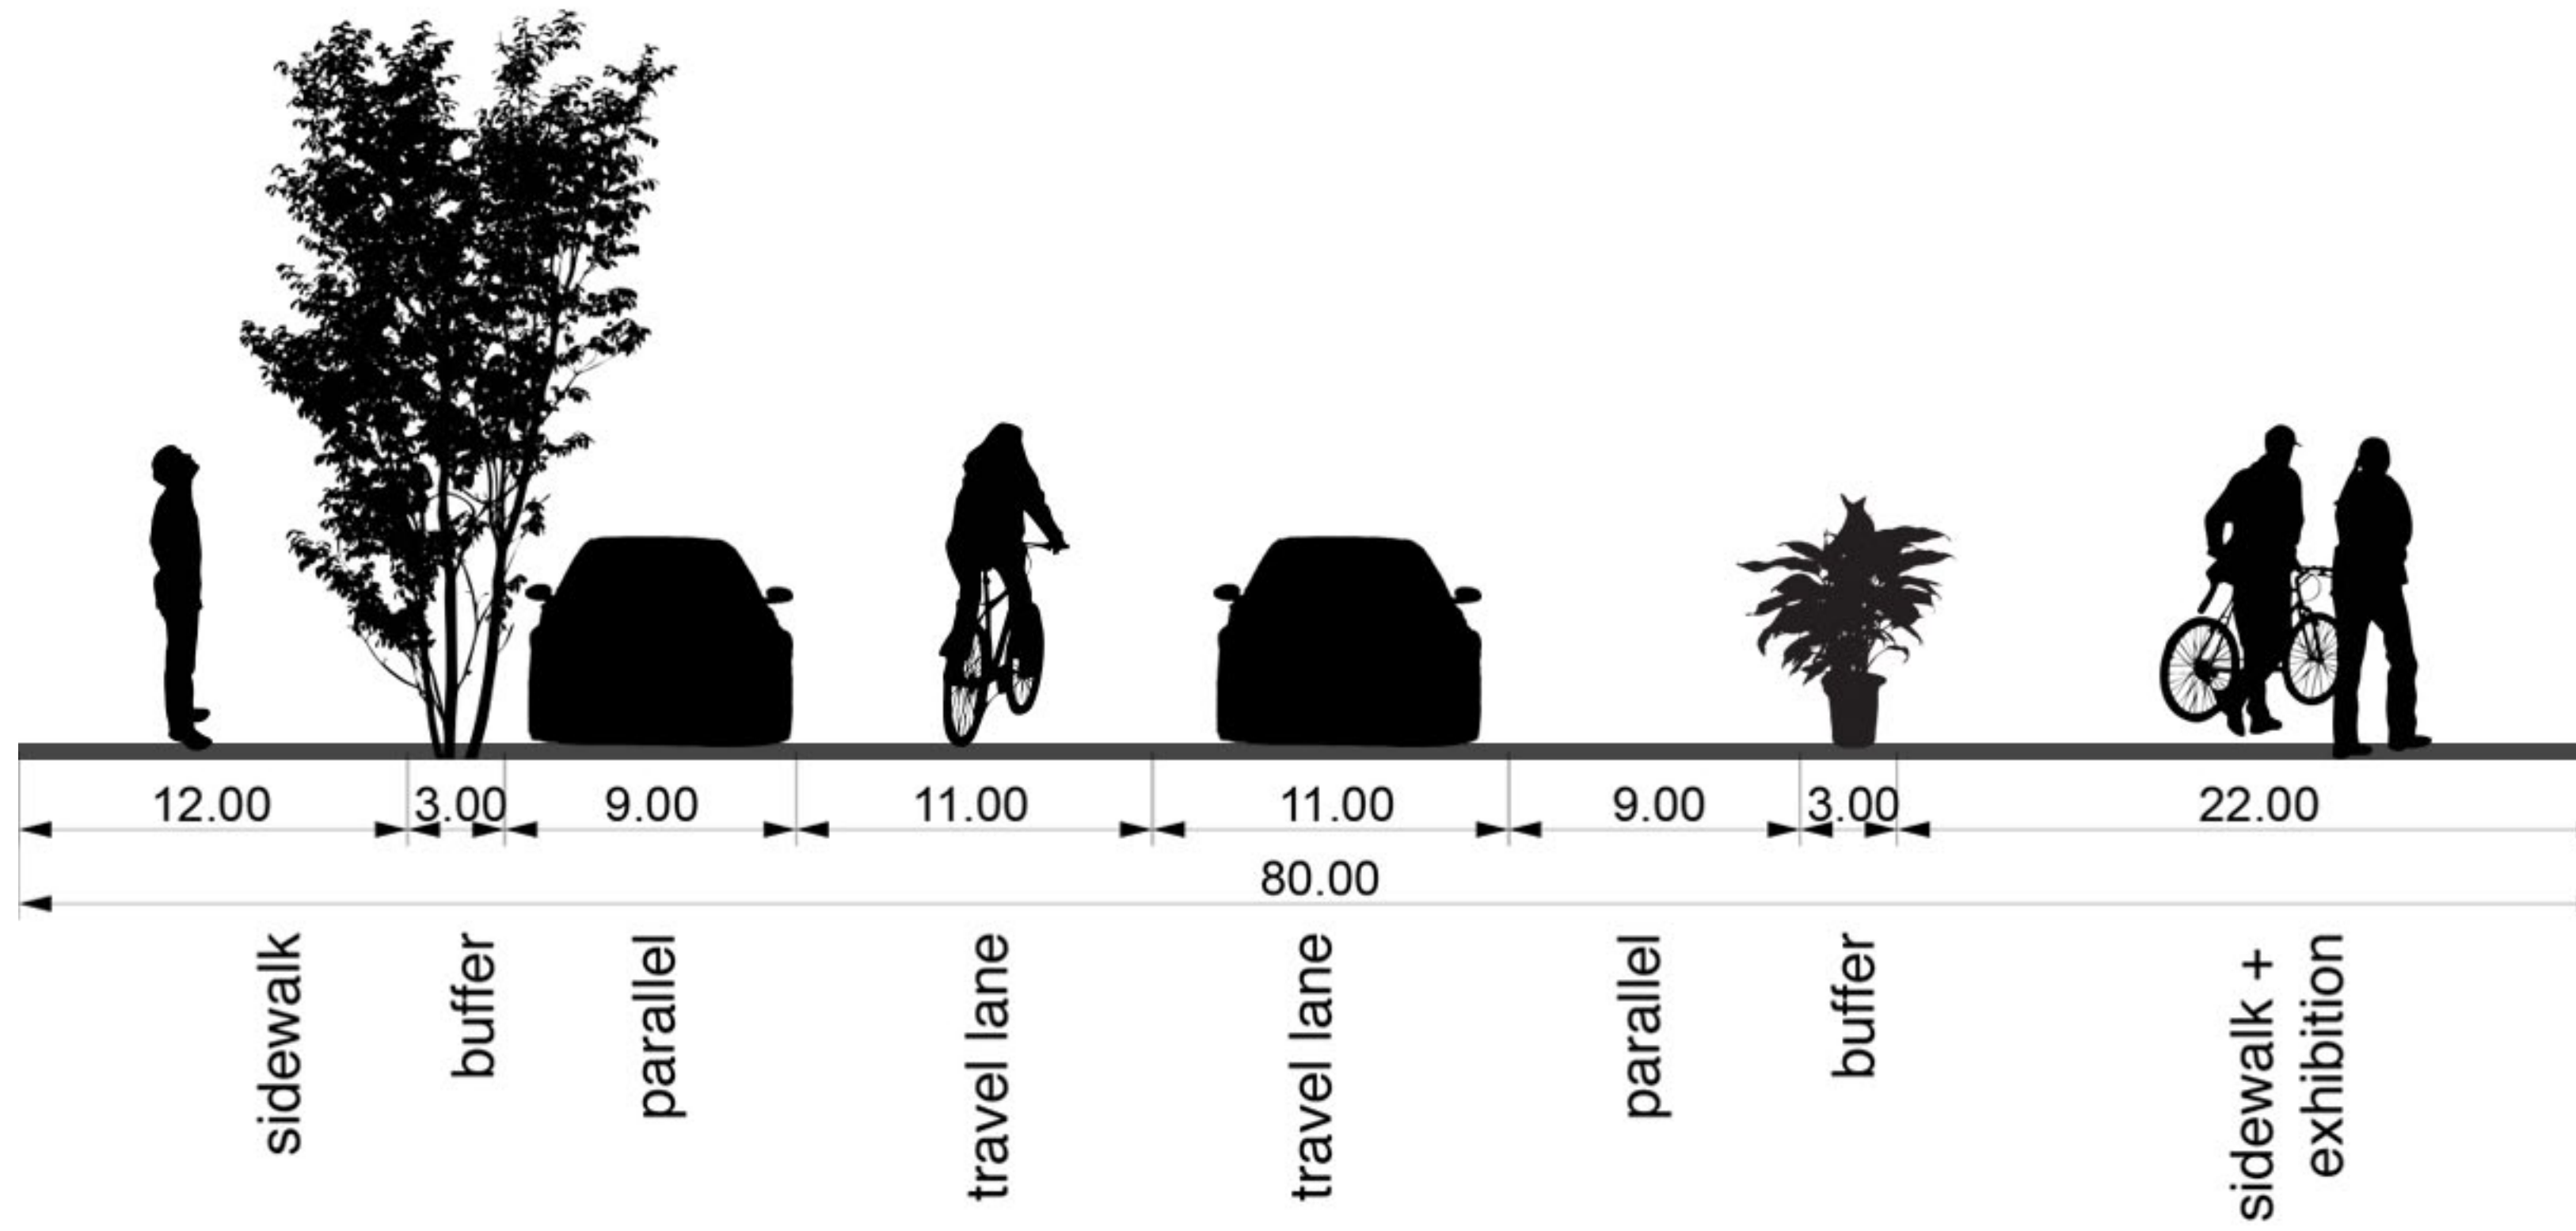

WIGGLE ROOM

team toddy

kelsey walker austin jarvis mckenna mitchell claire elestwani

TRANSPORTATION CONTEXT

high speed

low speed

DALLAS

AK